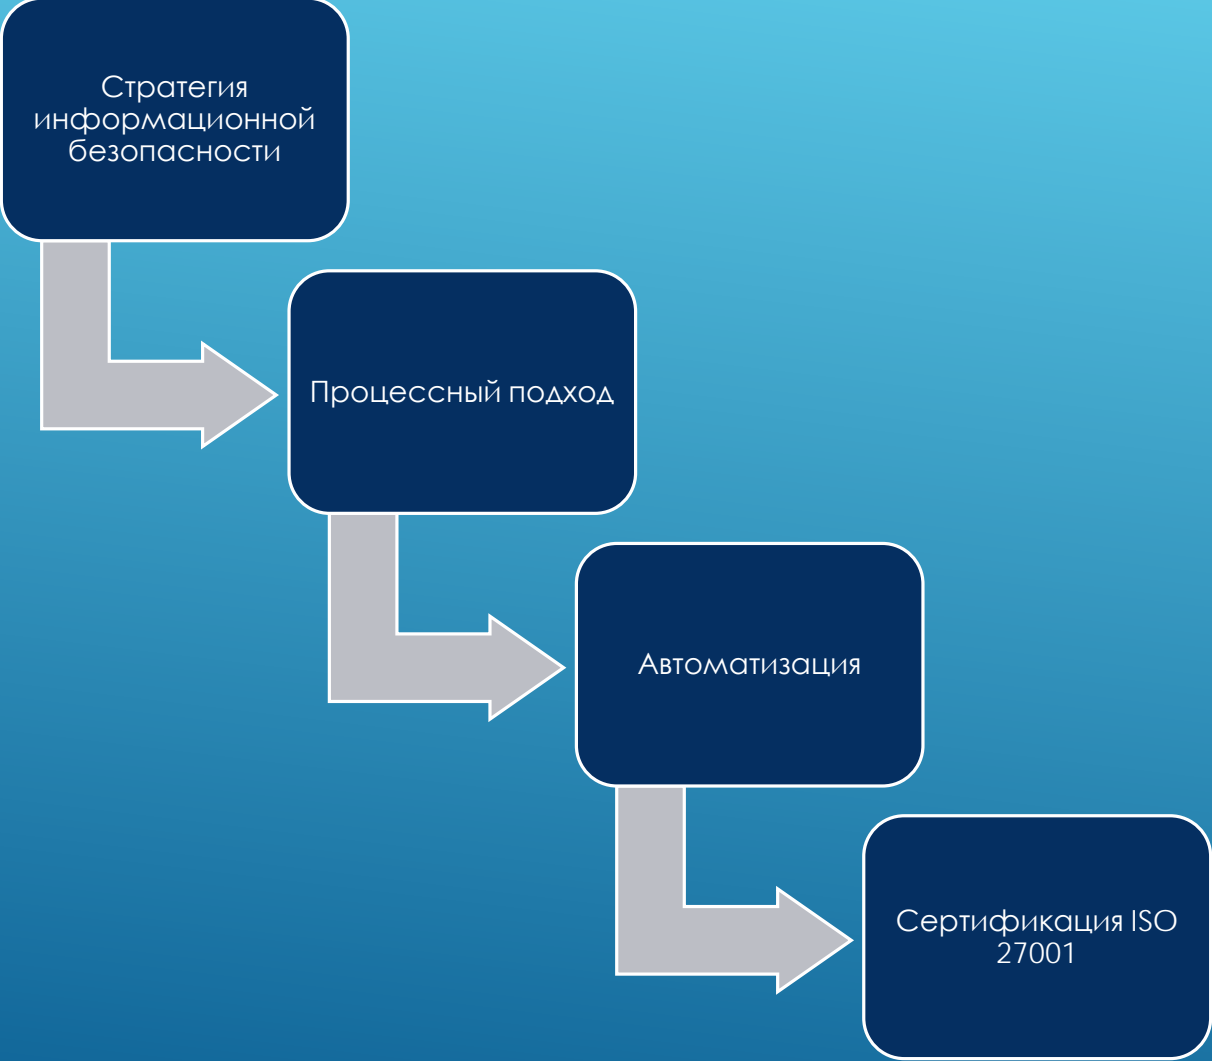

Information Security Strategy