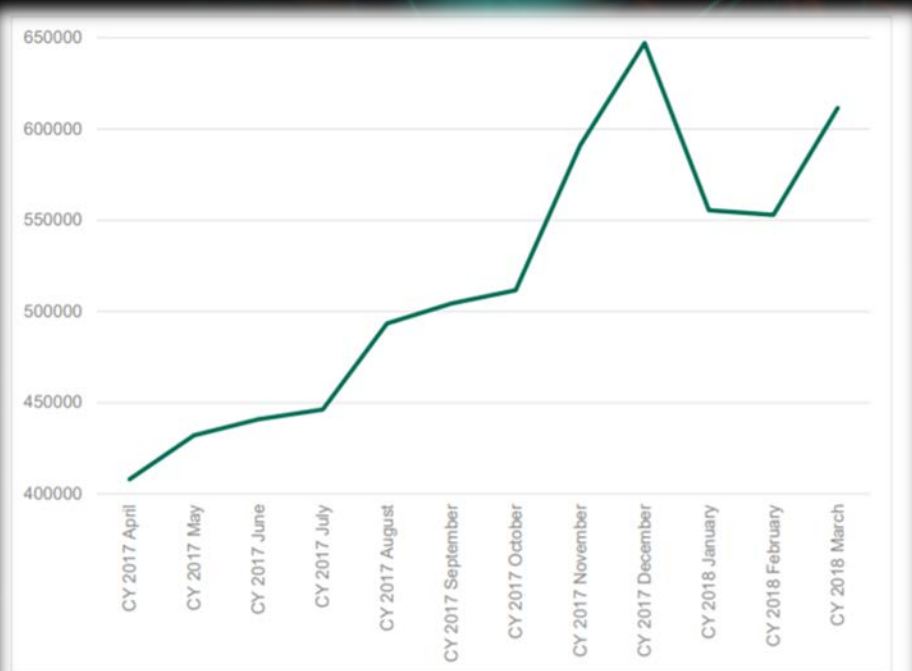

Шифровать или майнить, вот в чем вопрос?

Шифровальщики

Fig. 10: The number of users encountering mobile ransomware at least once in the period April 2017 to March 2018

Вирусы-Майнеры

Fig. 16: The number of users encountering miners at least once in the period from April 2017 to March 2018

A wide-angle photograph of Earth from space, showing the curvature of the planet and the dark blue of the atmosphere. The surface is mostly dark, with numerous bright yellow and orange lights from cities and towns scattered across the landmasses. The background is the deep black of space.