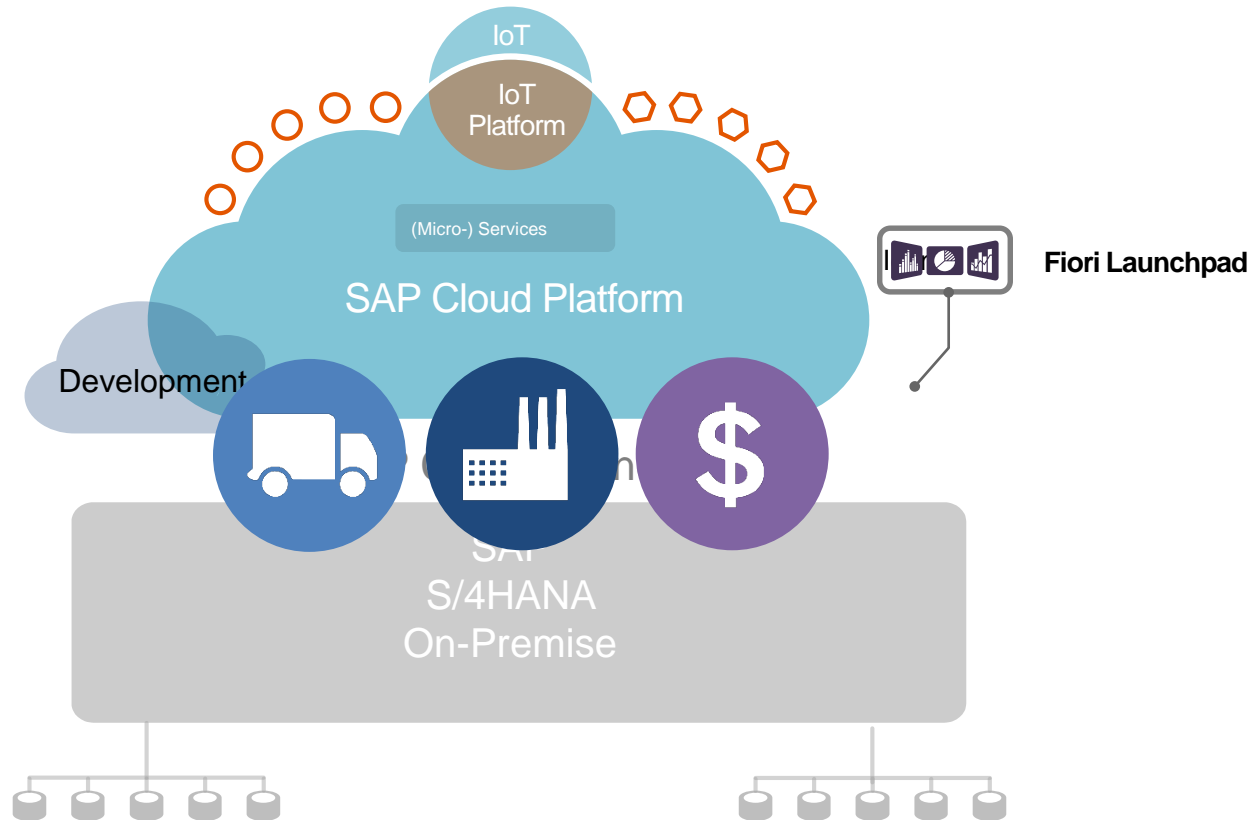

«Общий тренд состоит в том, что компании тратят больше времени и средств на проекты внедрения систем управления ресурсами предприятия, но получают от таких проектов все меньше и меньше»

Чрезмерная кастомизация

Слишком большой объем кастомизации и программных доработок может затянуть проект, увеличить его бюджет в конце концов закончиться фатально.

The Digital Platform

SCP + S4 on-premise

SCP S4 Cloud + Third Party ERP

SCP Micro-Services

[Overview](#) Get it

Overview

Predictive Transport Tracking (PTT) is a cloud based application built on SAP HANA for Logistics planning and Fleet Management. A central dashboard which covers complete functional aspects of transportation is utilized to achieve sustainable planning, scheduling and optimization. Through PTT you can achieve increased supply chain responsiveness with decreased inefficiencies. A well built in Vehicle Master application is core of PTT to achieve comprehensive fleet and driver visibility and extensive drop-down lists and auto-fill-in default values such as plant, vehicles...etc., for data input.

The following are the core functionalities of PTT

- Tracking of orders based on sales order or deliveries
- Filter shipments by status (shipped, scheduled, overdue) or search for all shipments to a specific customer. Display details for a shipment (incl. shipment date, carrier, freight charges, item details, contacts).
- Custom Application is built to address, Real time analytical information about truck movement, estimated time for delivery in one glance as a dashboard which will give privilege