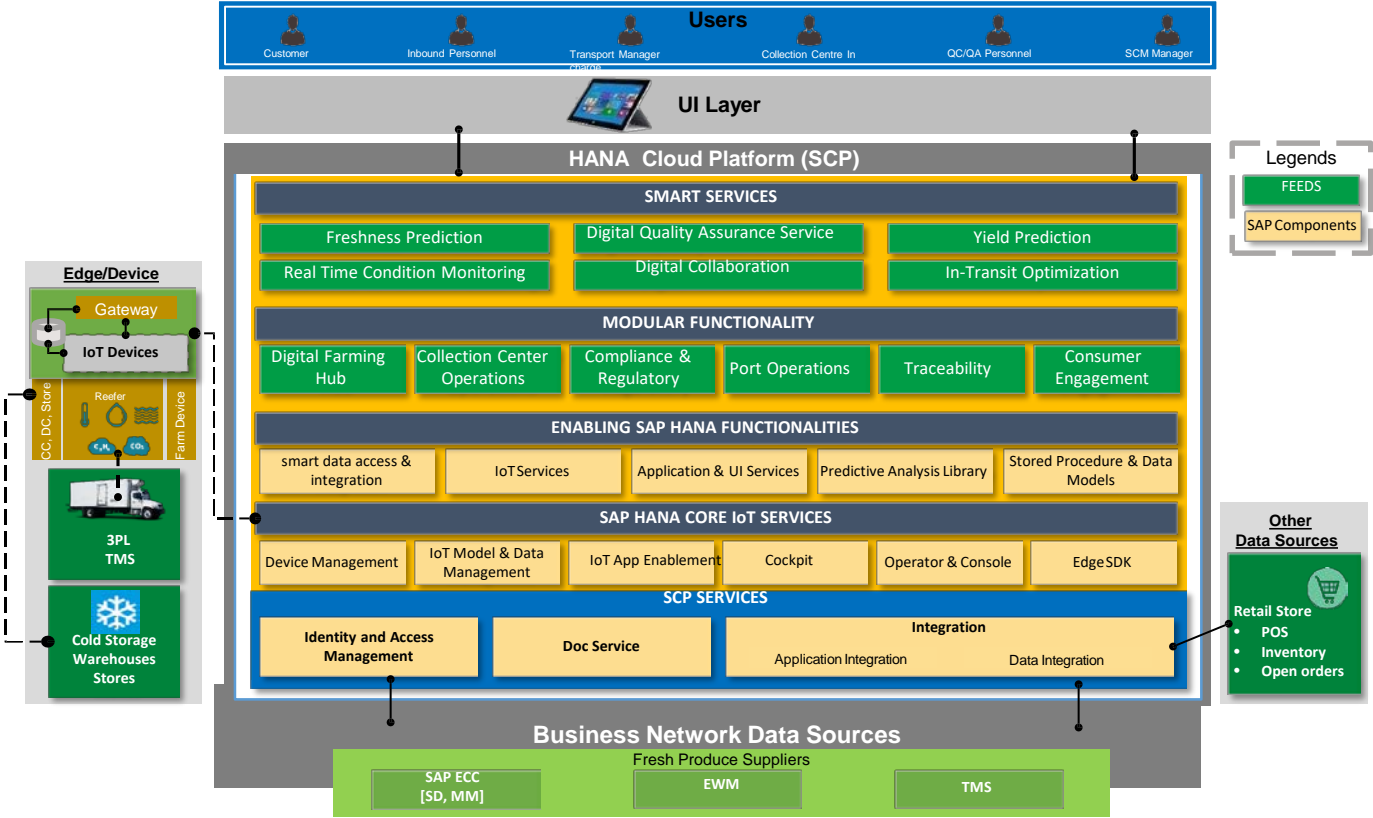

SCP Micro-Services

[Overview](#) Get it

Overview

Predictive Transport Tracking (PTT) is a cloud based application built on SAP HANA for Logistics planning and Fleet Management. A central dashboard which covers complete functional aspects of transportation is utilized to achieve sustainable planning, scheduling and optimization. Through PTT you can achieve increased supply chain responsiveness with decreased inefficiencies. A well built in Vehicle Master application is core of PTT to achieve comprehensive fleet and driver visibility and extensive drop-down lists and auto-fill-in default values such as plant, vehicles...etc., for data input.

The following are the core functionalities of PTT

- Tracking of orders based on sales order or deliveries
- Filter shipments by status (shipped, scheduled, overdue) or search for all shipments to a specific customer. Display details for a shipment (incl. shipment date, carrier, freight charges, item details, contacts).
- Custom Application is built to address, Real time analytical information about truck movement, estimated time for delivery in one glance as a dashboard which will give privilege

[Back to Top](#)

SAP Fiori Launchpad

SAP Cloud Platform and On-Premise product

FEEDS – Use Case

SAP Co-Innovation Lab

FEEDS - High Level Architecture

SAP Cloud Platform capabilities

Integration