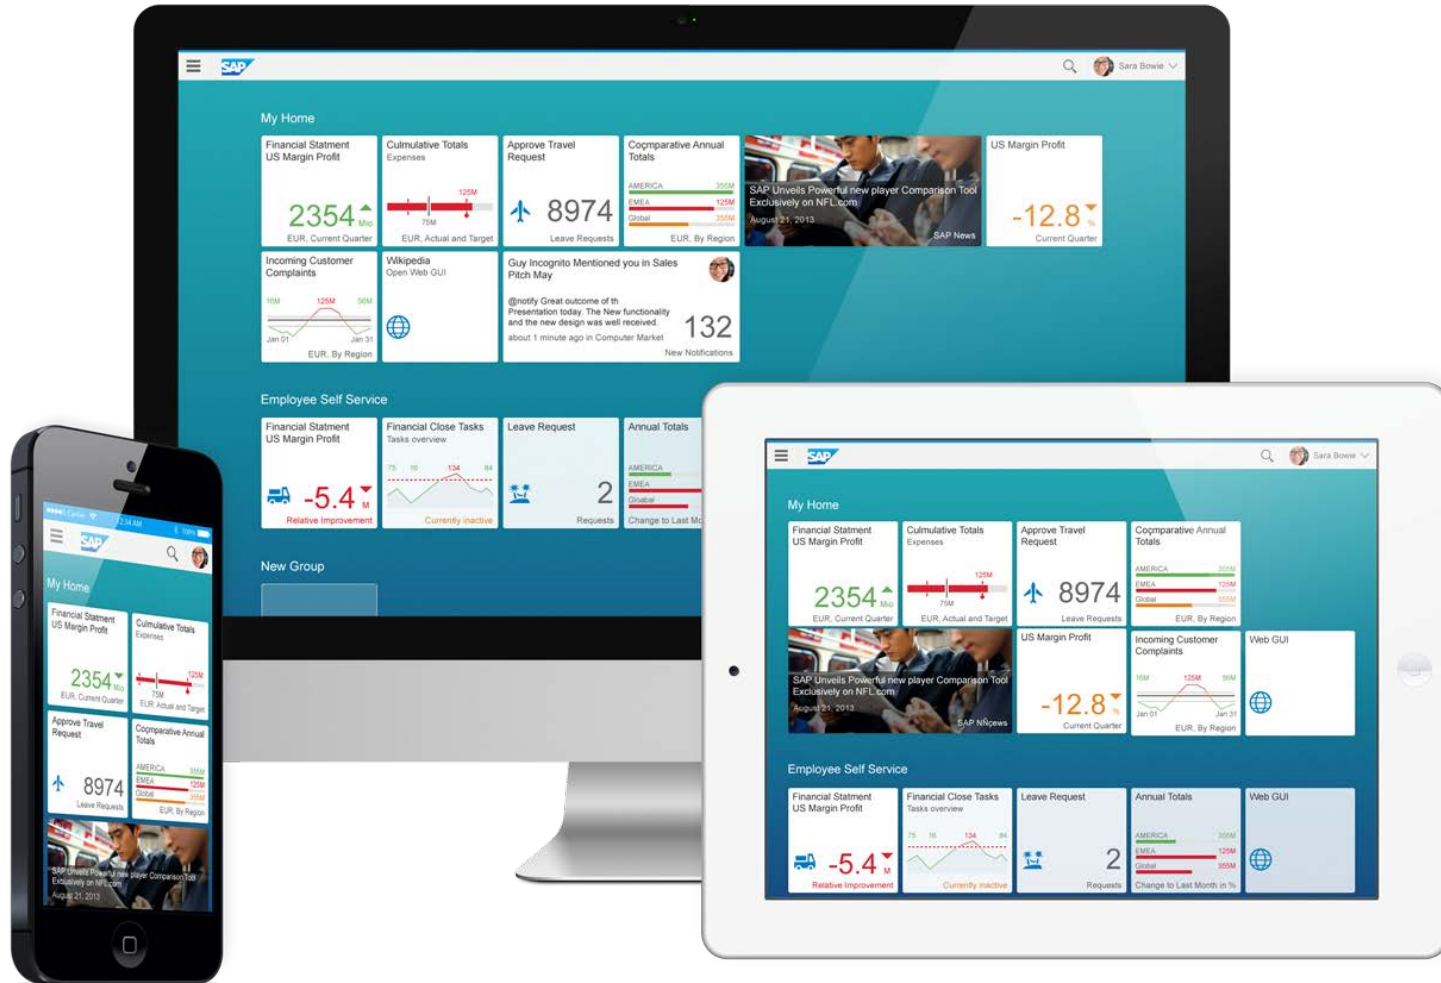

SAP Fiori Launchpad