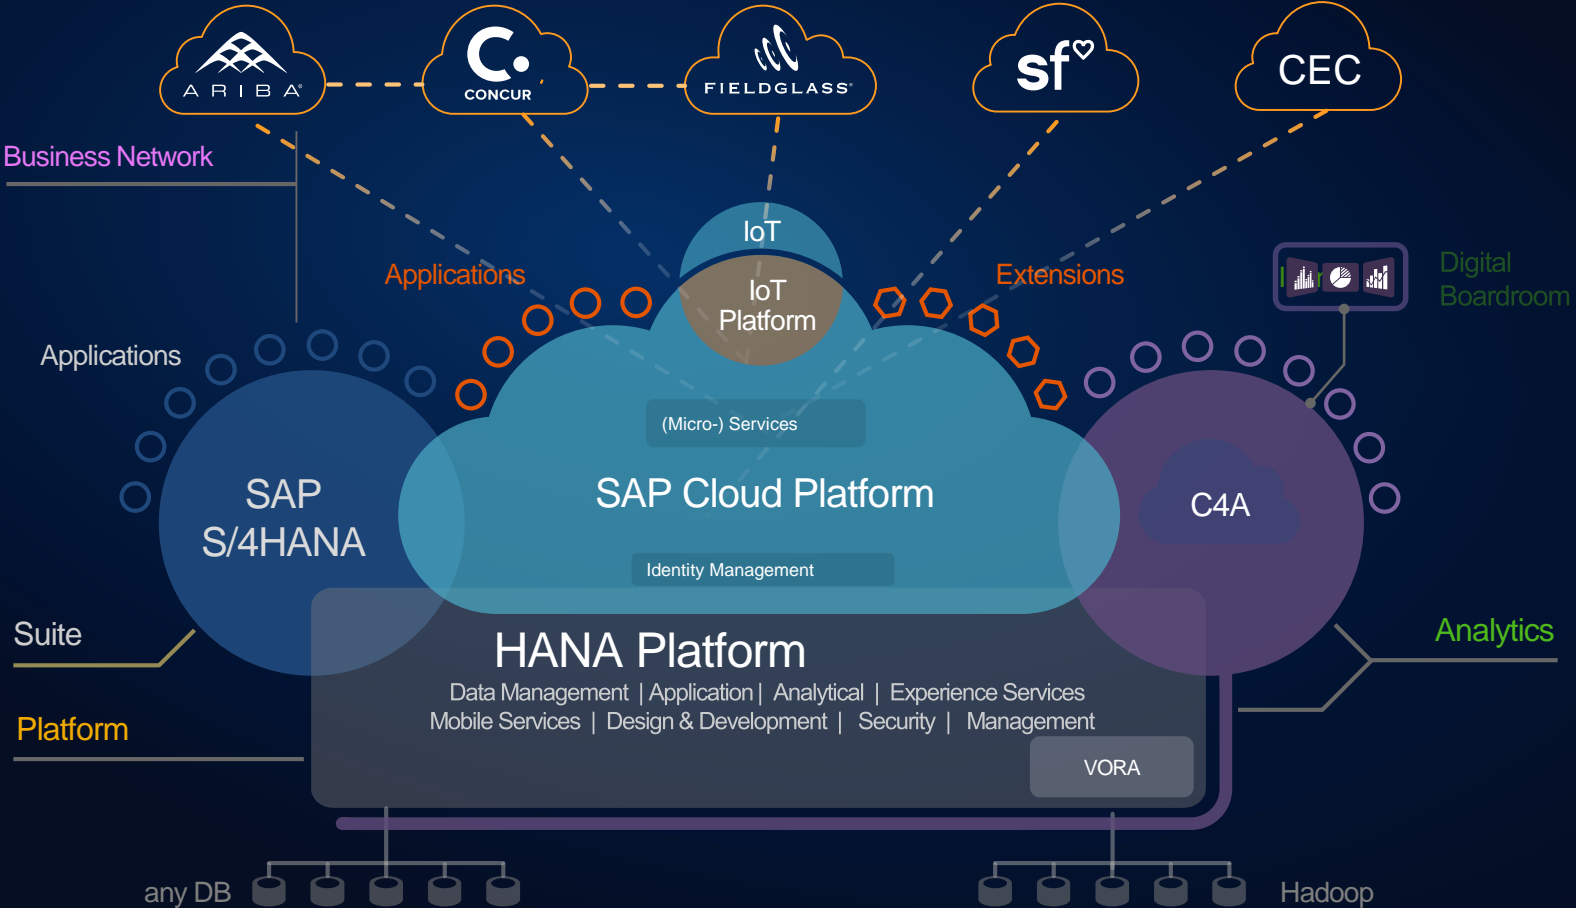

Слишком большой объем кастомизации и программных доработок может затянуть проект, увеличить его бюджет в конце концов закончиться фатально.

The Digital Platform

SCP + S4 on-premise

SCP S4 Cloud + Third Party ERP

SCP Micro-Services

[Overview](#) Get it

Overview

Predictive Transport Tracking (PTT) is a cloud based application built on SAP HANA for Logistics planning and Fleet Management. A central dashboard which covers complete functional aspects of transportation is utilized to achieve sustainable planning, scheduling and optimization. Through PTT you can achieve increased supply chain responsiveness with decreased inefficiencies. A well built in Vehicle Master application is core of PTT to achieve comprehensive fleet and driver visibility and extensive drop-down lists and auto-fill-in default values such as plant, vehicles...etc., for data input.

The following are the core functionalities of PTT

- Tracking of orders based on sales order or deliveries
- Filter shipments by status (shipped, scheduled, overdue) or search for all shipments to a specific customer. Display details for a shipment (incl. shipment date, carrier, freight charges, item details, contacts).
- Custom Application is built to address, Real time analytical information about truck movement, estimated time for delivery in one glance as a dashboard which will give privilege