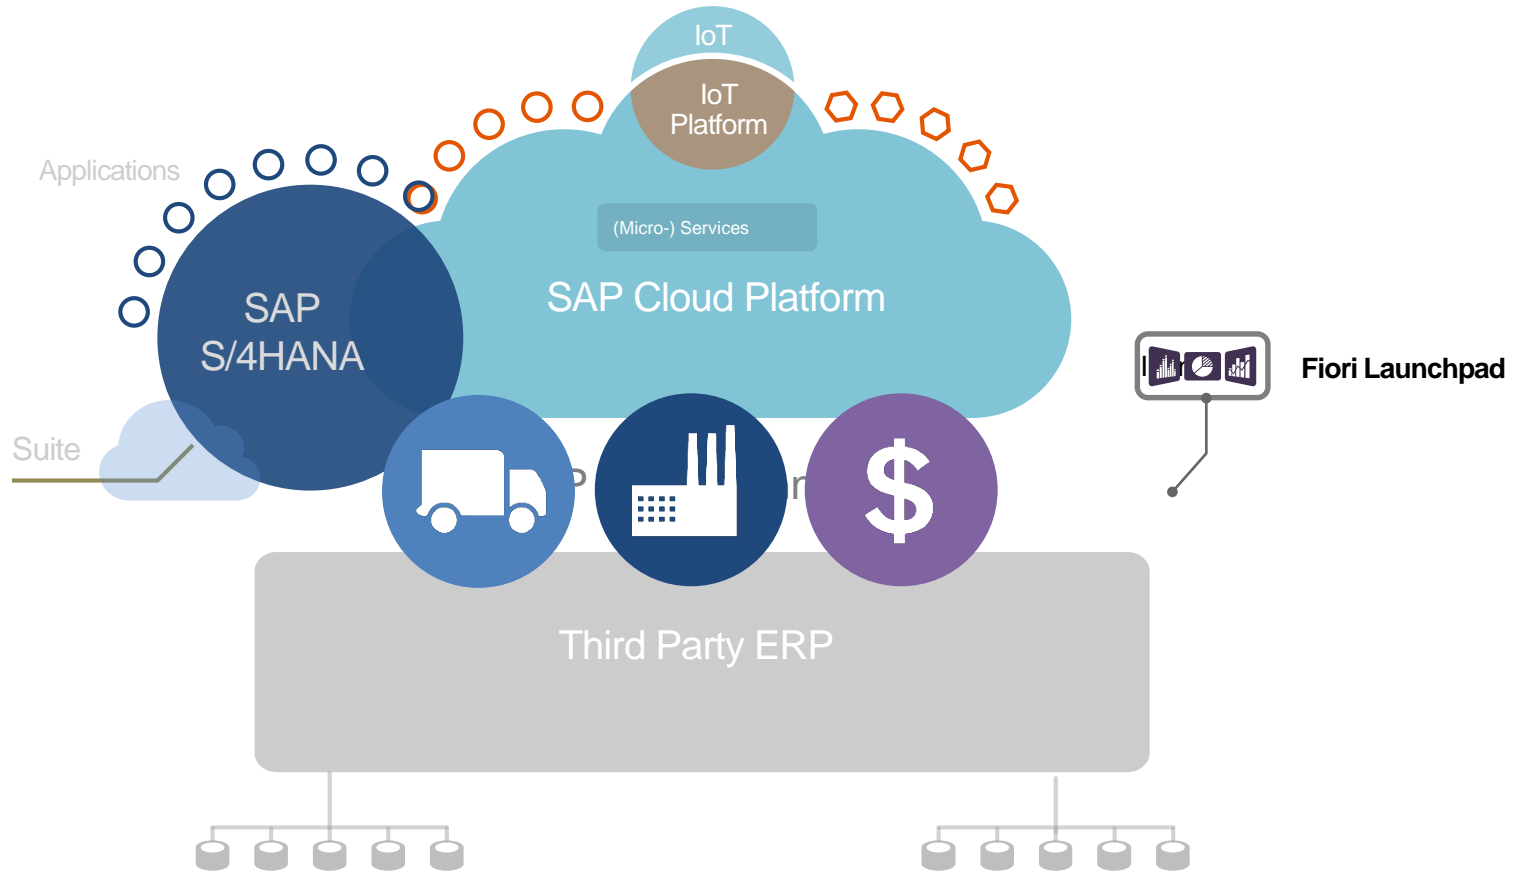

Слишком большой объем кастомизации и программных доработок может затянуть проект, увеличить его бюджет в конце концов закончиться фатально.

The Digital Platform

SCP + S4 on-premise

SCP S4 Cloud + Third Party ERP

SCP Micro-Services

[Overview](#) Get it

Overview

Predictive Transport Tracking (PTT) is a cloud based application built on SAP HANA for Logistics planning and Fleet Management. A central dashboard which covers complete functional aspects of transportation is utilized to achieve sustainable planning, scheduling and optimization. Through PTT you can achieve increased supply chain responsiveness with decreased inefficiencies. A well built in Vehicle Master application is core of PTT to achieve comprehensive fleet and driver visibility and extensive drop-down lists and auto-fill-in default values such as plant, vehicles...etc., for data input.

The following are the core functionalities of PTT

- Tracking of orders based on sales order or deliveries
- Filter shipments by status (shipped, scheduled, overdue) or search for all shipments to a specific customer. Display details for a shipment (incl. shipment date, carrier, freight charges, item details, contacts).
- Custom Application is built to address, Real time analytical information about truck movement, estimated time for delivery in one glance as a dashboard which will give privilege