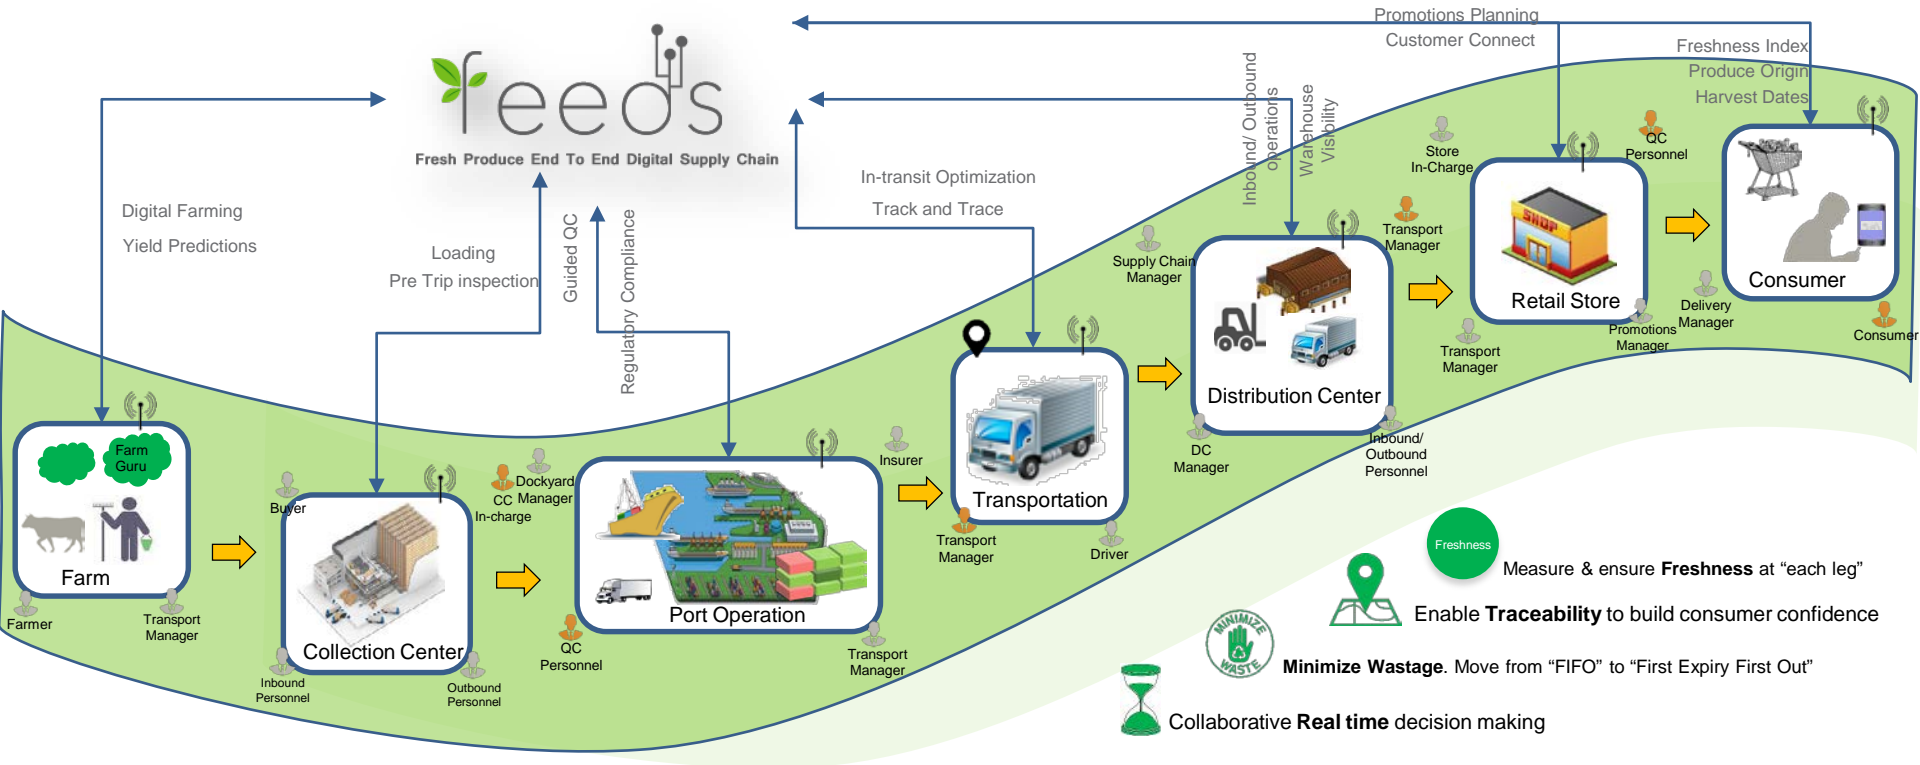

SCP Micro-Services

[Overview](#) Get it

Overview

Predictive Transport Tracking (PTT) is a cloud based application built on SAP HANA for Logistics planning and Fleet Management. A central dashboard which covers complete functional aspects of transportation is utilized to achieve sustainable planning, scheduling and optimization. Through PTT you can achieve increased supply chain responsiveness with decreased inefficiencies. A well built in Vehicle Master application is core of PTT to achieve comprehensive fleet and driver visibility and extensive drop-down lists and auto-fill-in default values such as plant, vehicles...etc., for data input.

The following are the core functionalities of PTT

- Tracking of orders based on sales order or deliveries
- Filter shipments by status (shipped, scheduled, overdue) or search for all shipments to a specific customer. Display details for a shipment (incl. shipment date, carrier, freight charges, item details, contacts).
- Custom Application is built to address, Real time analytical information about truck movement, estimated time for delivery in one glance as a dashboard which will give privilege

[Back to Top](#)

SAP Fiori Launchpad

SAP Cloud Platform and On-Premise product

FEEDS – Use Case

SAP Co-Innovation Lab

FEEDS - High Level Architecture

SAP Cloud Platform capabilities

Integration